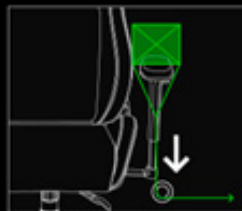

225lbs
backrest strength test

300lbs
proof load drop test

286lbs
rear leaning stability test

120,000 cycle
swivel test

300,000 cycle
tilt mechanism test

235lbs
vertical force armrest test

150lbs
horizontal force armrest test