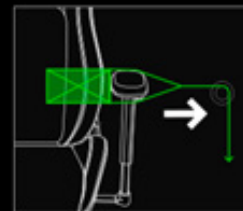

>50lbs
tensile strength pulling test

>30lbs
seam strength pulling test

>6lbs
tear strength pulling test

24-hour corrosion test with 1% salt fog

Coating Adhesion test

75lbs
push force lumbar support
strength test

225lbs
backrest strength test

300lbs
proof load drop test

286lbs
rear leaning stability test

120,000 cycle
swivel test

300,000 cycle
tilt mechanism test

235lbs
vertical force armrest test

150lbs
horizontal force armrest test