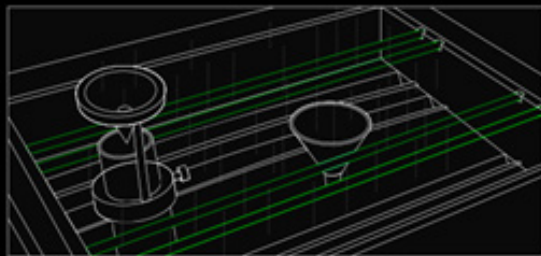

>50lbs
tensile strength pulling test

>30lbs
seam strength pulling test

>6lbs
tear strength pulling test

24-hour corrosion test with 1% salt fog

Coating Adhesion test

75lbs
push force lumbar support
strength test